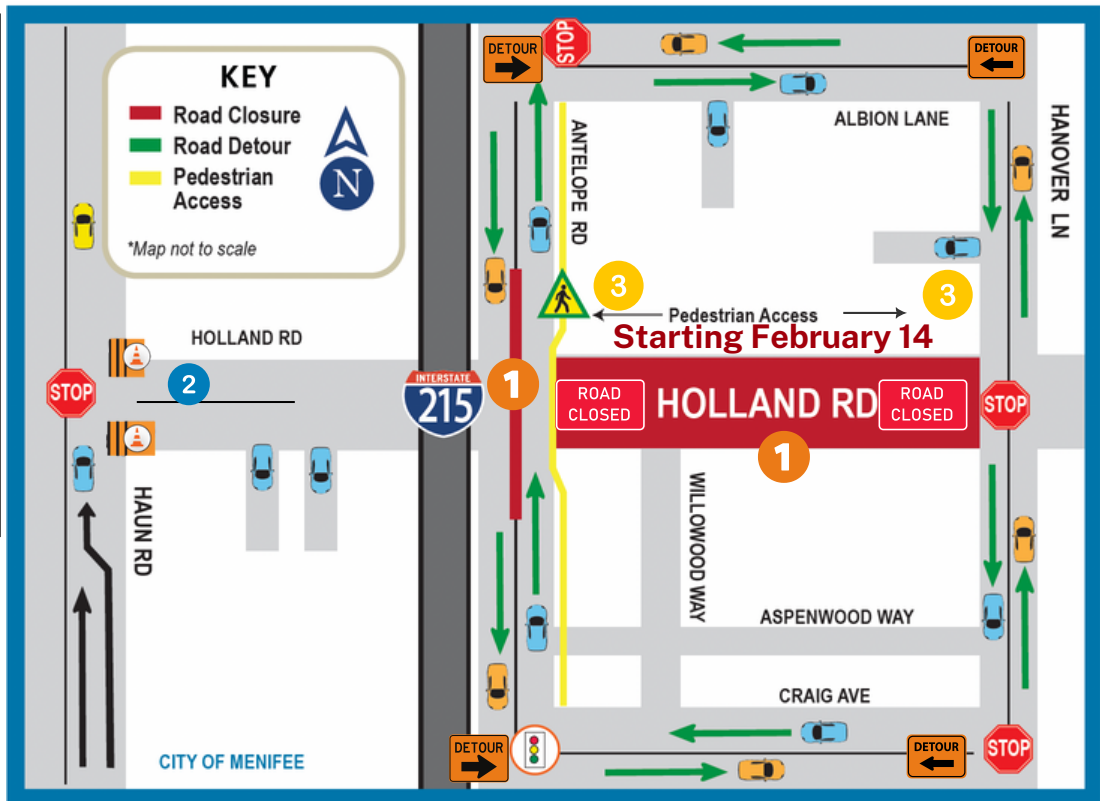

# I-215 / Holland Road Overpass

## CONSTRUCTION ACTIVITIES

LOCATION	ACTIVITIES
1 Holland Rd between Antelope Rd and Hanover Ln	<ul style="list-style-type: none"> <li>The full closure will allow the contractor and sub-contractors to work on multiple work items at time within the closure.</li> <li>Place traffic control devices, k-rail and close Holland Rd.</li> </ul>
2 Holland Rd at Haun Rd	<ul style="list-style-type: none"> <li>Continue to relocate underground utilities.</li> </ul>

## FULL HOLLAND RD CLOSURE AND ROADWAY RESTRICTIONS

LOCATION	CLOSED	OPEN	DATE
1 Holland Rd between Antelope Rd and Hanover Ln	<ul style="list-style-type: none"> <li>Holland Rd will be fully <b>CLOSED</b> through Project Completion. Follow detour.</li> </ul>	<ul style="list-style-type: none"> <li>No lanes will remain open between Antelope Rd and Hanover Ln</li> </ul>	<ul style="list-style-type: none"> <li>Feb. 14</li> <li>24/7</li> </ul>
1 Antelope Rd between Albion Ave and Aspenwood Way	<ul style="list-style-type: none"> <li>One lane in each direction and turning lanes on to Holland Rd will be closed.</li> </ul>	<ul style="list-style-type: none"> <li>One lane in each direction will remain open.</li> </ul>	<ul style="list-style-type: none"> <li>Feb. 14</li> <li>24/7</li> </ul>
2 Holland Rd at Haun Rd	<ul style="list-style-type: none"> <li>Haun Rd merging lanes</li> <li>Holland Rd middle lanes</li> </ul>	<ul style="list-style-type: none"> <li>At least one lane in each direction will remain open.</li> </ul>	<ul style="list-style-type: none"> <li>Feb. 14-24</li> <li>24/7</li> </ul>

## WHAT TO EXPECT

- 3 Pedestrian access:
  - o **CLOSED:** Holland Rd.
  - o **OPEN:** Antelope Rd and Hanover Ln.
- Motorists can expect traffic delays.
- Water trucks will be used to maintain dust control during construction.
- Expect to see large equipment and construction noise.
- Schedule is subject to change based on weather, or unexpected events.